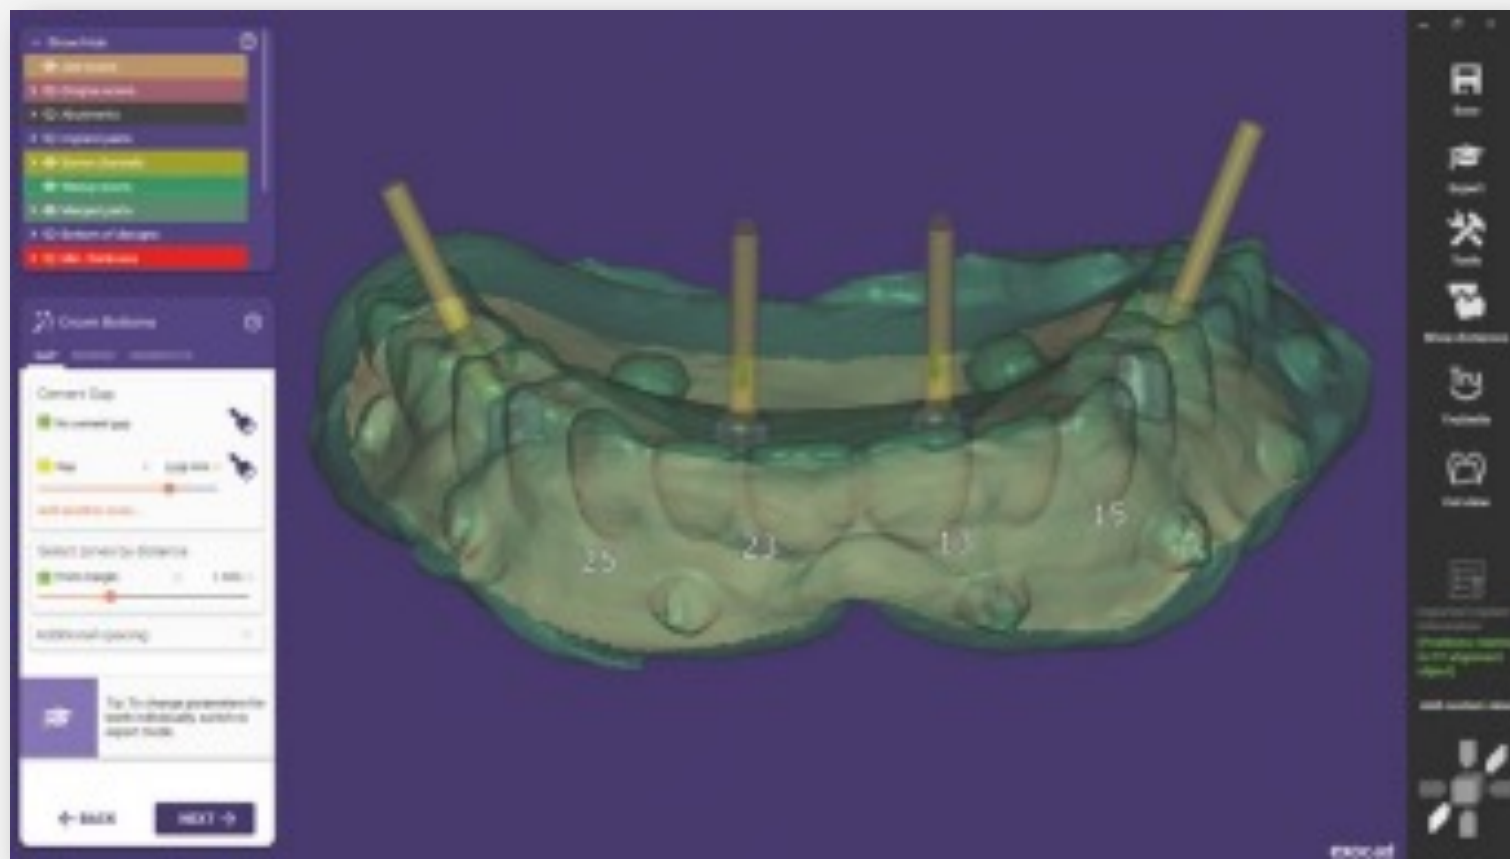

DENTIS Multi-Unit Abutment

**All-on-4 Implants!
A Full smile in our
Procedure!**

More Content ▶

Angled & Straight Abutments, with a reliable connection together with SQ Implants!

MU Angled Abutment

Choose from 17 & 30 Degrees Of angulation!

4.8 Diameter
For fracture
prevention.

Go Digital!

Take the treatment concept to
the next level!

With Scanbody & Digital Lab Analog

Scanbody

MU Digital Lab Analog

Digital treatment planning helps ensure predictable implant Placement!

Exclusive Libraries

3shape 
exocad