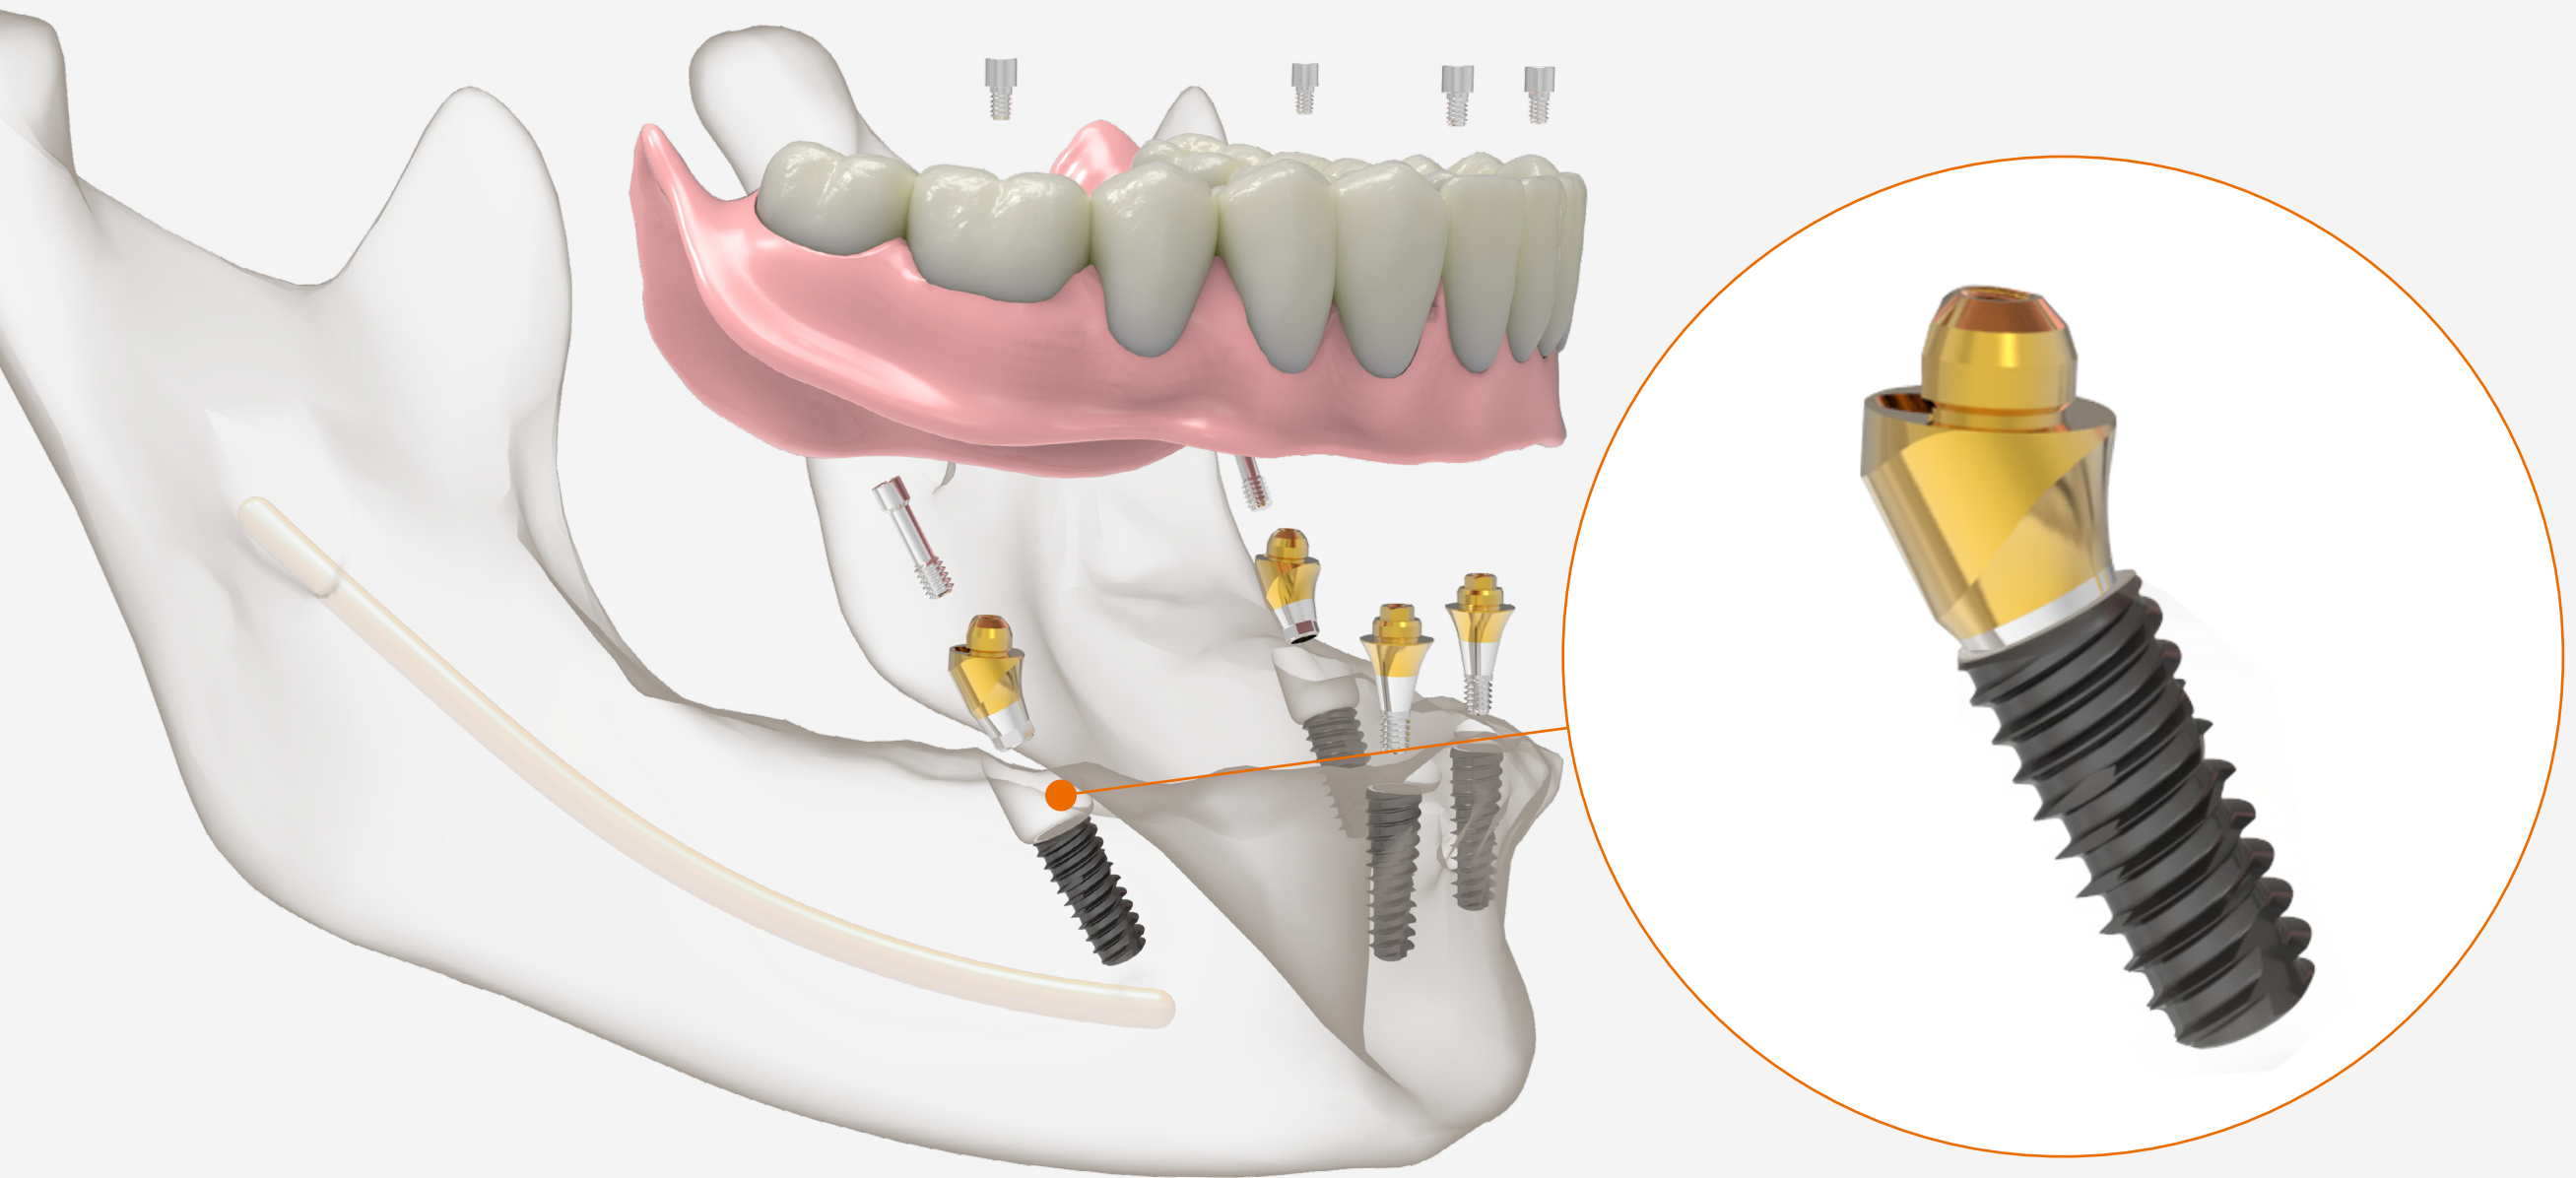

DENTIS Multi-Unit Abutment

**All-on-4 Implants!
A Full smile in our
Procedure!**

More Content ▶

Angled & Straight Abutments, with a reliable connection together with SQ Implants!

MU Angled Abutment

Choose from 17 & 30 Degrees Of angulation!

With Wide Range
of Cuff (G/H)

Multiple
Cuff (G/H1)
diameters.
(1.5, 2.5, 3.5, 4.5)

4.8 Diameter
For fracture
prevention.

MU Straight Abutment

With Wide Range
of Cuff (G/H)

Multiple Cuff
diameters.
(1.5, 2.5, 3.5, 4.5, 5.5)

4.8 Diameter
For fracture
prevention.

Go Digital!

Take the treatment concept to
the next level!

With Scanbody & Digital Lab Analog

Scanbody

MU Digital Lab Analog

Digital treatment planning helps ensure predictable implant Placement!