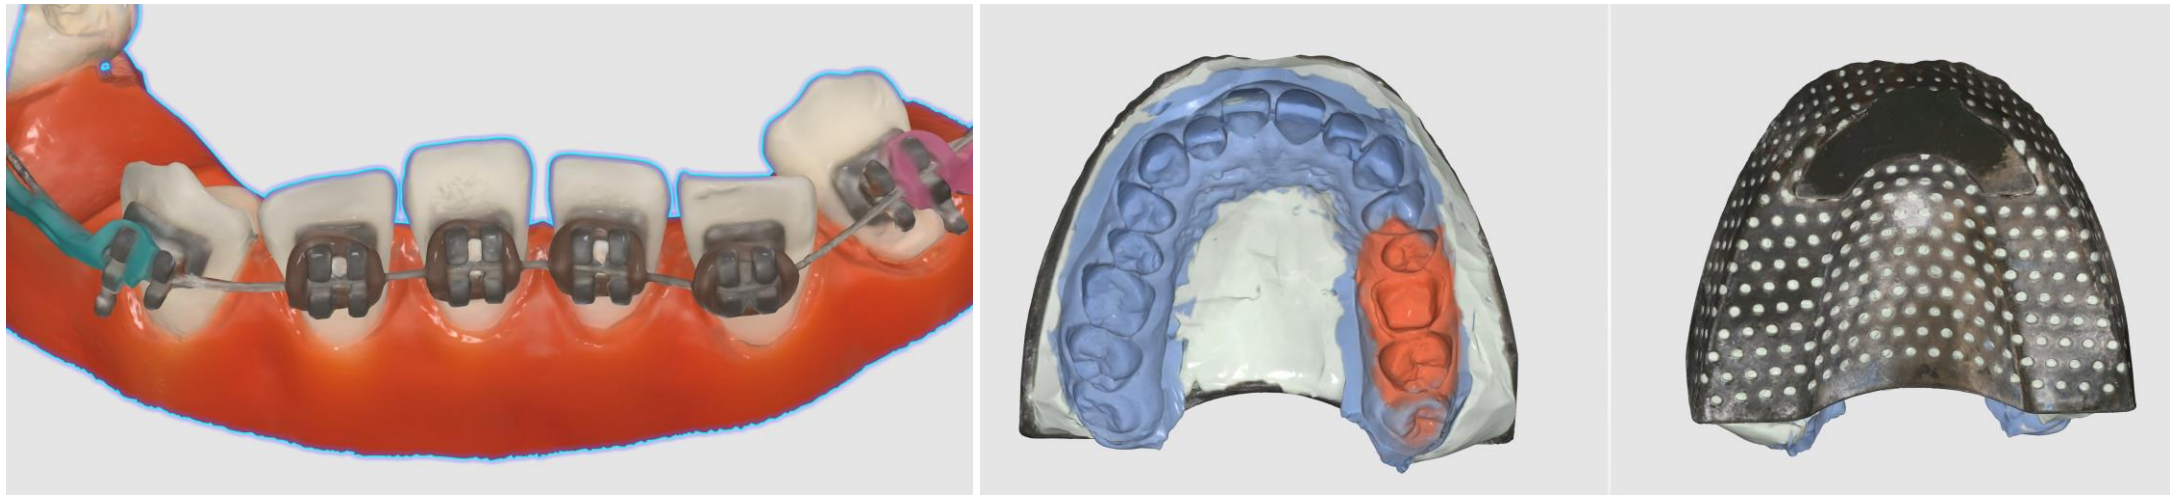

3rd Gen New Optical Engine – the heart of what MEDIT we do

Thanks to our innovative technology, challenging reflective metals and the various environments within the oral cavity are no longer obstacles.

With the capability to scan in tighter and deeper spaces with remarkable accuracy, our scanner provides unparalleled performance, ensuring that every detail is captured with the utmost clarity.