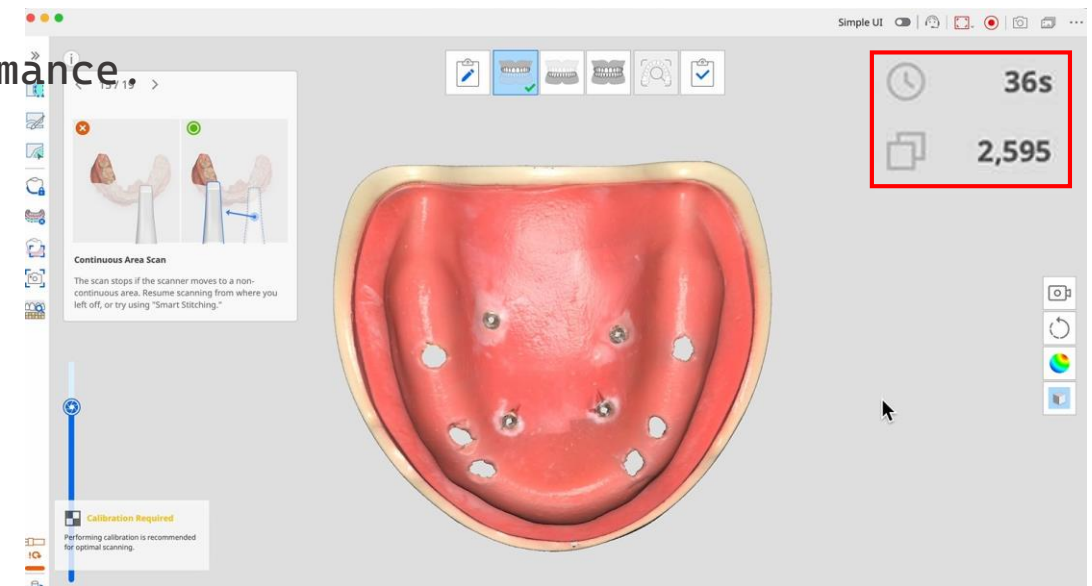

Touch Band & Touch Pad

Our lightest, most compact

3rd generation all-new optical engine

Enhanced range of FOV

Unibody with perfect balance

Enhanced FOV, Effortless Scan

MEDIT

Welcome to a world where comprehensive scans are effortless. With our enhanced field of view (FOV), you can capture a wider area with minimal effort, ensuring speed and accuracy in every session.

MEDIT i900

18 x 15 mm (552 x 460 px)

Comparative Product

Enhanced FOV, Effortless Scan

MEDIT

Embracing the larger scanning area, the i900 efficiently captures extensive data, reducing both scan time and data processing duration. Unlike other products that can experience data interruptions dependent on the scan path, the i900 operates smoothly and rapidly, even when scanning the most challenging and tedious models.

It transcends conventional limitations, ensuring that every scan is a continuous, coherent process, and showcases the i900's exceptional performance.

MEDIT i900

18 x 15 mm (552 x 460 px)

Comparative Product