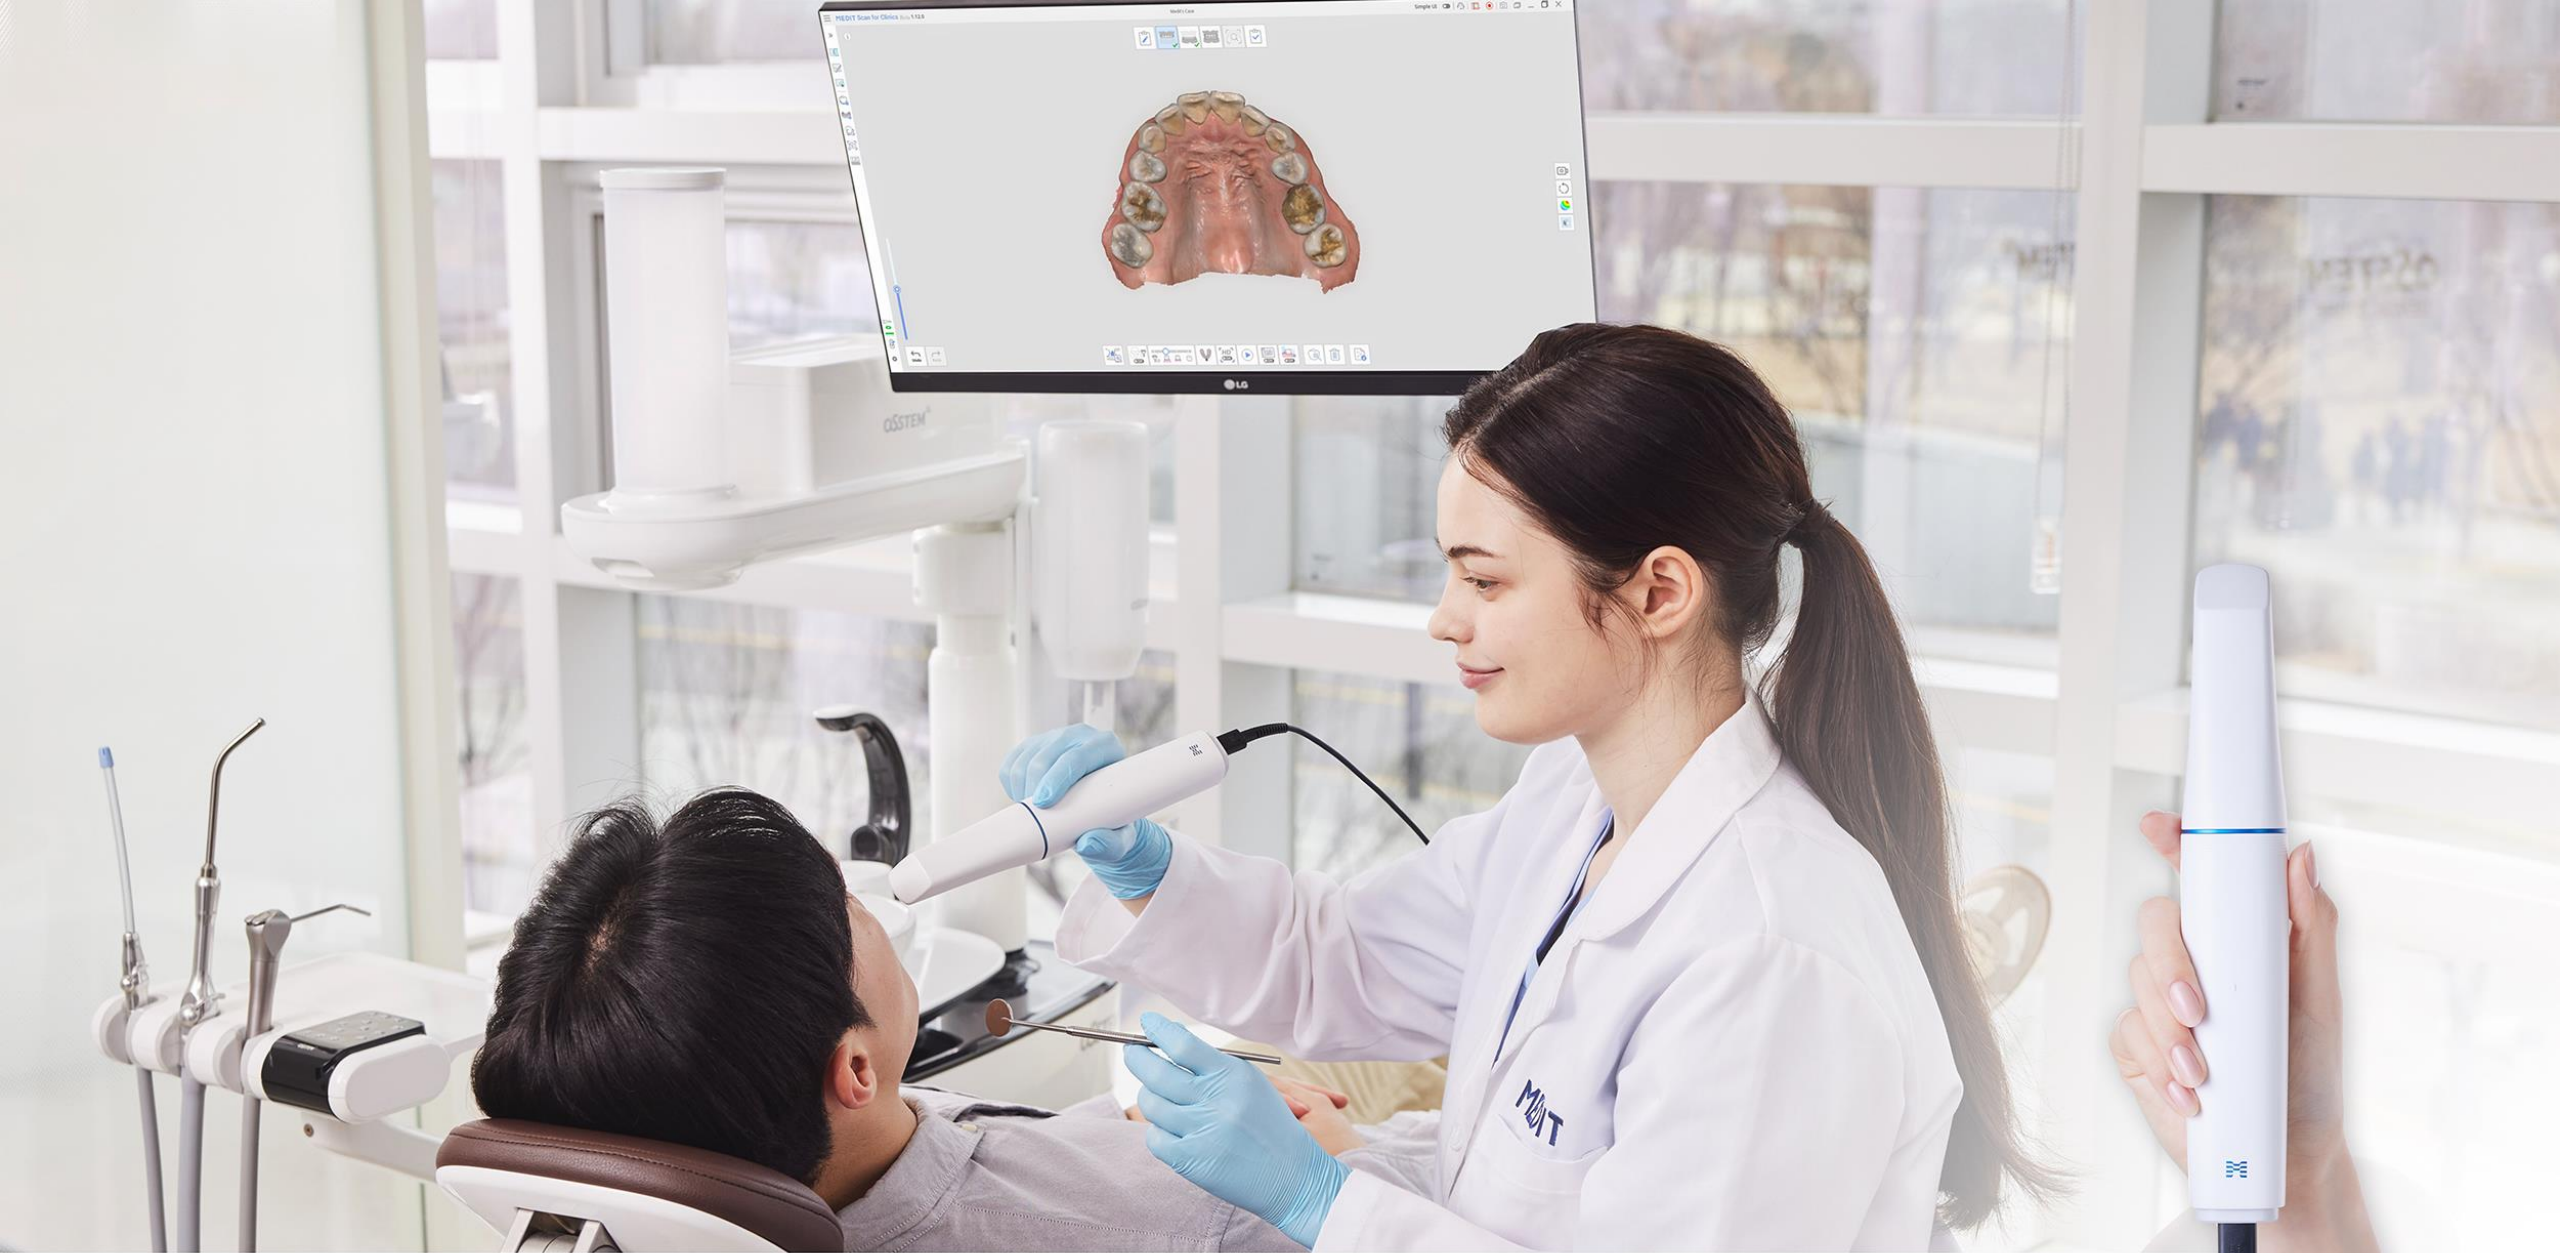

Dentis UK Introduces the MEDIT
I900

Includes HP Laptop and 3 Year
Warranty

Price: £17,000 plus VAT

i9000

MEDIT *i900*

The Next Evolution of Intraoral Scanning ALL IN
on Your Success You'll want a front-row seat for
this big reveal.

MEDIT i900

 **DENTIS**

MEDIT i900

 **DENTIS**

MEDIT IOS Lineup

MEDIT

Medit's portfolio, featuring the i600, i700, and i700 wireless, has been embraced by customers for their unique attributes and reliable performance.