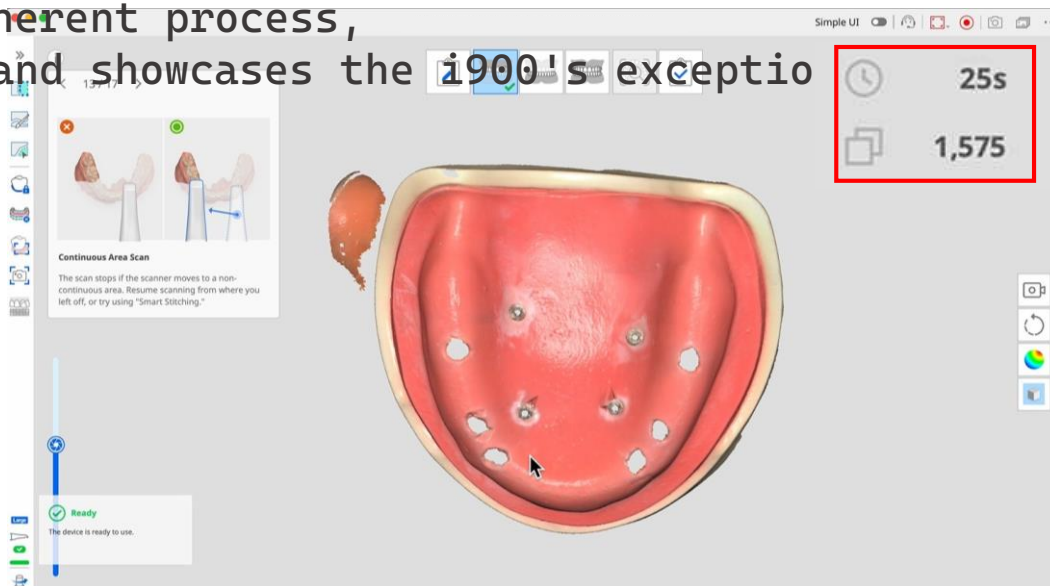

Touch Band & Touch Pad

Our lightest, most compact

3rd generation all-new optical engine

Enhanced range of FOV

Unibody with perfect balance

Enhanced FOV, Effortless Scan

MEDIT

Welcome to a world where comprehensive scans are effortless. With our enhanced field of view (FOV), you can capture a wider area with minimal effort, ensuring speed and accuracy in every session.

MEDIT i900

18 x 15 mm (552 x 460 px)

Comparative Product

Enhanced FOV, Effortless Scan

MEDIT

Embracing the larger scanning area, the i900 efficiently captures extensive data, reducing both scan time and data processing duration. Unlike other products that can experience data interruptions dependent on the scan path, the i900 operates smoothly and rapidly, even when scanning the most challenging and tedious models.

It transcends conventional limitations, ensuring that every scan is a continuous, coherent process, and showcases the i900's exceptional performance.

MEDIT i900

18 x 15 mm (552 x 460 px)

Comparative Product