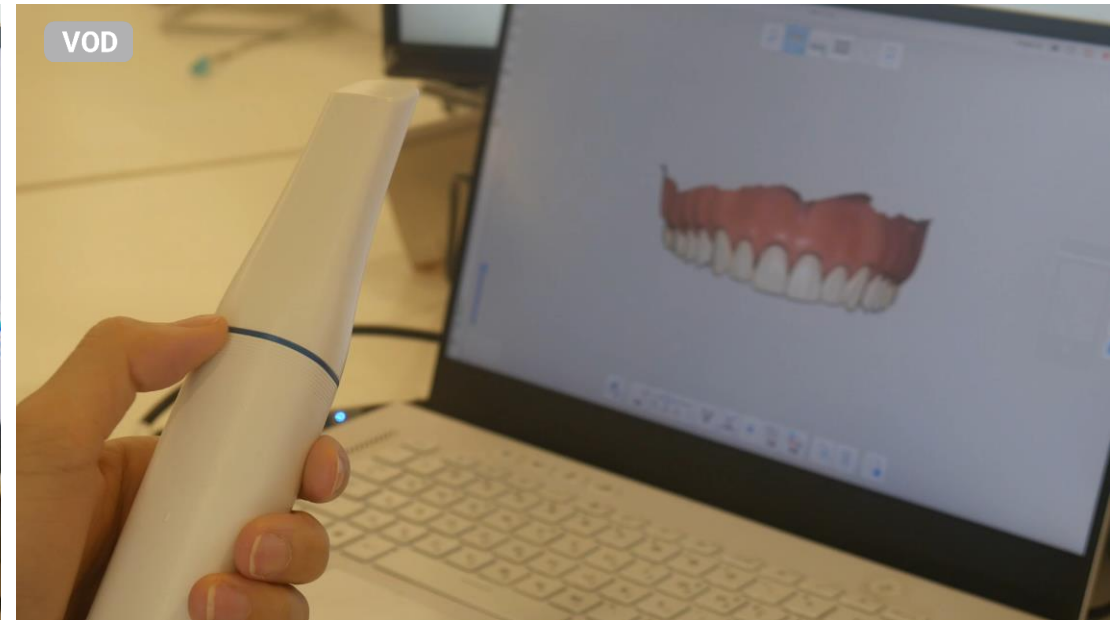

Swipe

(Previous Stage / Next Scanning)