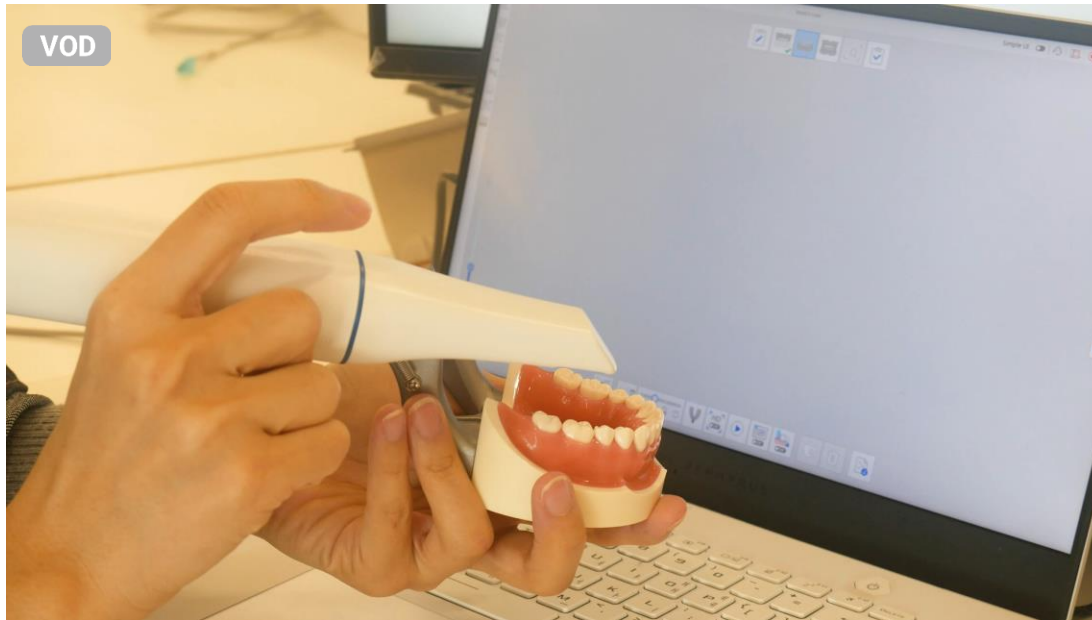

This leap mirrors the transformative shift from button-based phones to smartphones, offering a similarly revolutionary experience. Prepare to navigate your scans with seamless precision and discover a smarter, more intuitive way to work.

Level up your IOS experience with our Touch Band & Pad

MEDIT

As demonstrated in the video you're viewing, the i900 offers a new level of convenience with its button-free operation.

Double Tap

(Start Scanning / Stop Scanning)