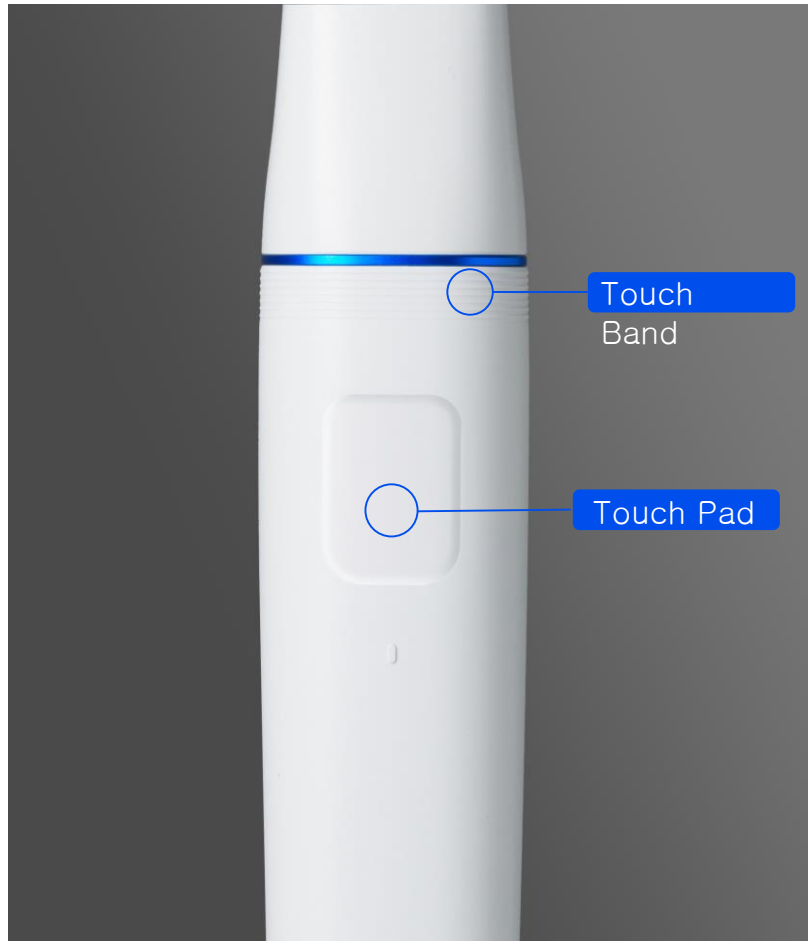

MEDIT

A close-up, angled view of a white cylindrical object, likely a dental instrument handle. It features a prominent blue band with a textured, ribbed surface. Below the band, there is a smooth, white touch pad. The background is a soft, out-of-focus white.

Our Touch Band & Touch Pad

will level up your IOS experience to a
new height.

Level up your IOS experience **with our** Touch Band & Pad **MEDIT**

MEDIT *i900*

We've reimaged the scanning process with our innovative Touch Band and Touch Pad, allowing for an intuitive gesture-driven operation that eliminates the need for physical buttons.

Level up your IOS experience with our Touch Band & Pad

MEDIT

As demonstrated in the video you're viewing, the i900 offers a new level of convenience with its button-free operation.

Double Tap

(Start Scanning / Stop Scanning)