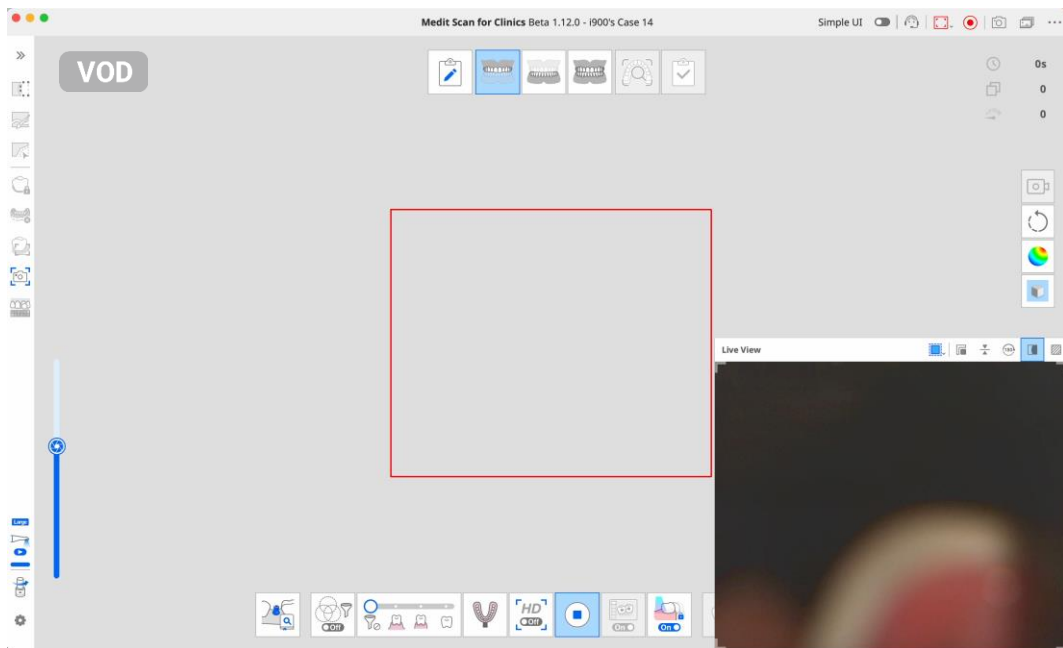

Touch Band & Touch Pad

Our lightest, most compact

3rd generation all-new optical engine

Enhanced range of FOV

Unibody with perfect balance

Enhanced FOV, Effortless Scan

MEDIT

Welcome to a world where comprehensive scans are effortless. With our enhanced field of view (FOV), you can capture a wider area with minimal effort, ensuring speed and accuracy in every session.

MEDIT i900

18 x 15 mm (552 x 460 px)

Comparative Product

Enhanced FOV, Effortless Scan

MEDIT

Embracing the larger scanning area, the i900 efficiently captures extensive data, reducing both scan time and data processing duration. Unlike other products that can experience data interruptions dependent on the scan path, the i900 operates smoothly and rapidly, even when scanning the most challenging and tedious models.