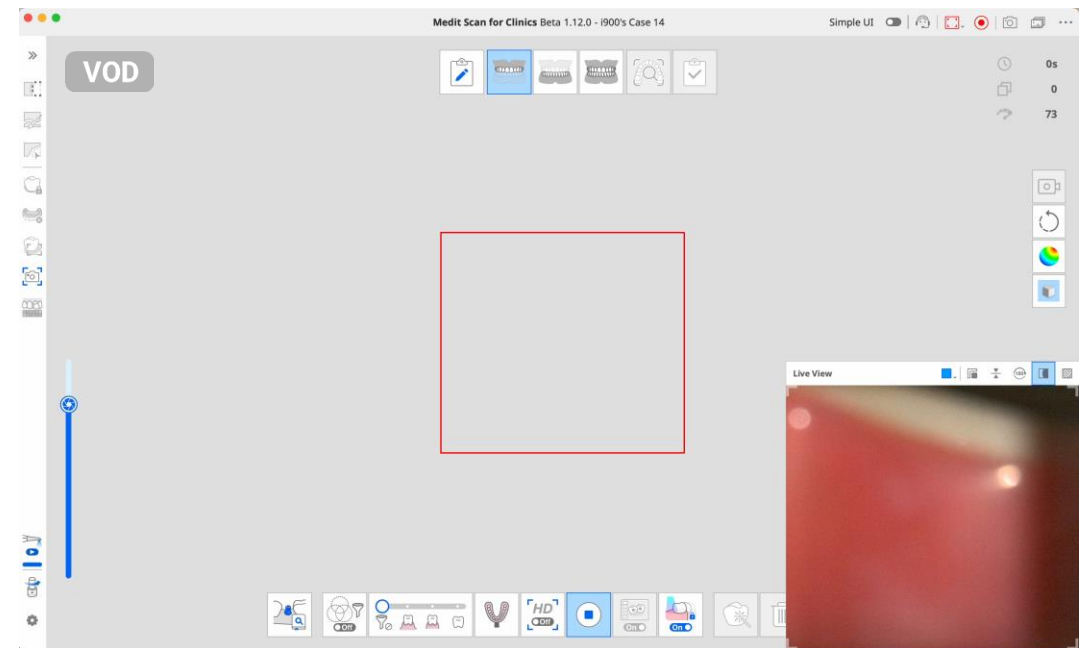

Touch Band & Touch Pad

Our lightest, most compact

3rd generation all-new optical engine

Enhanced range of FOV

Unibody with perfect balance

Enhanced FOV, Effortless Scan

MEDIT

Welcome to a world where comprehensive scans are effortless. With our enhanced field of view (FOV), you can capture a wider area with minimal effort, ensuring speed and accuracy in every session.

MEDIT i900

18 x 15 mm (552 x 460 px)

Comparative Product

Enhanced FOV, Effortless Scan

MEDIT

Embracing the larger scanning area, the i900 efficiently captures extensive data, reducing both scan time and data processing duration. Unlike other products that can experience data interruptions dependent on the scan path, the i900 operates smoothly and rapidly, even when scanning the most challenging and tedious models.