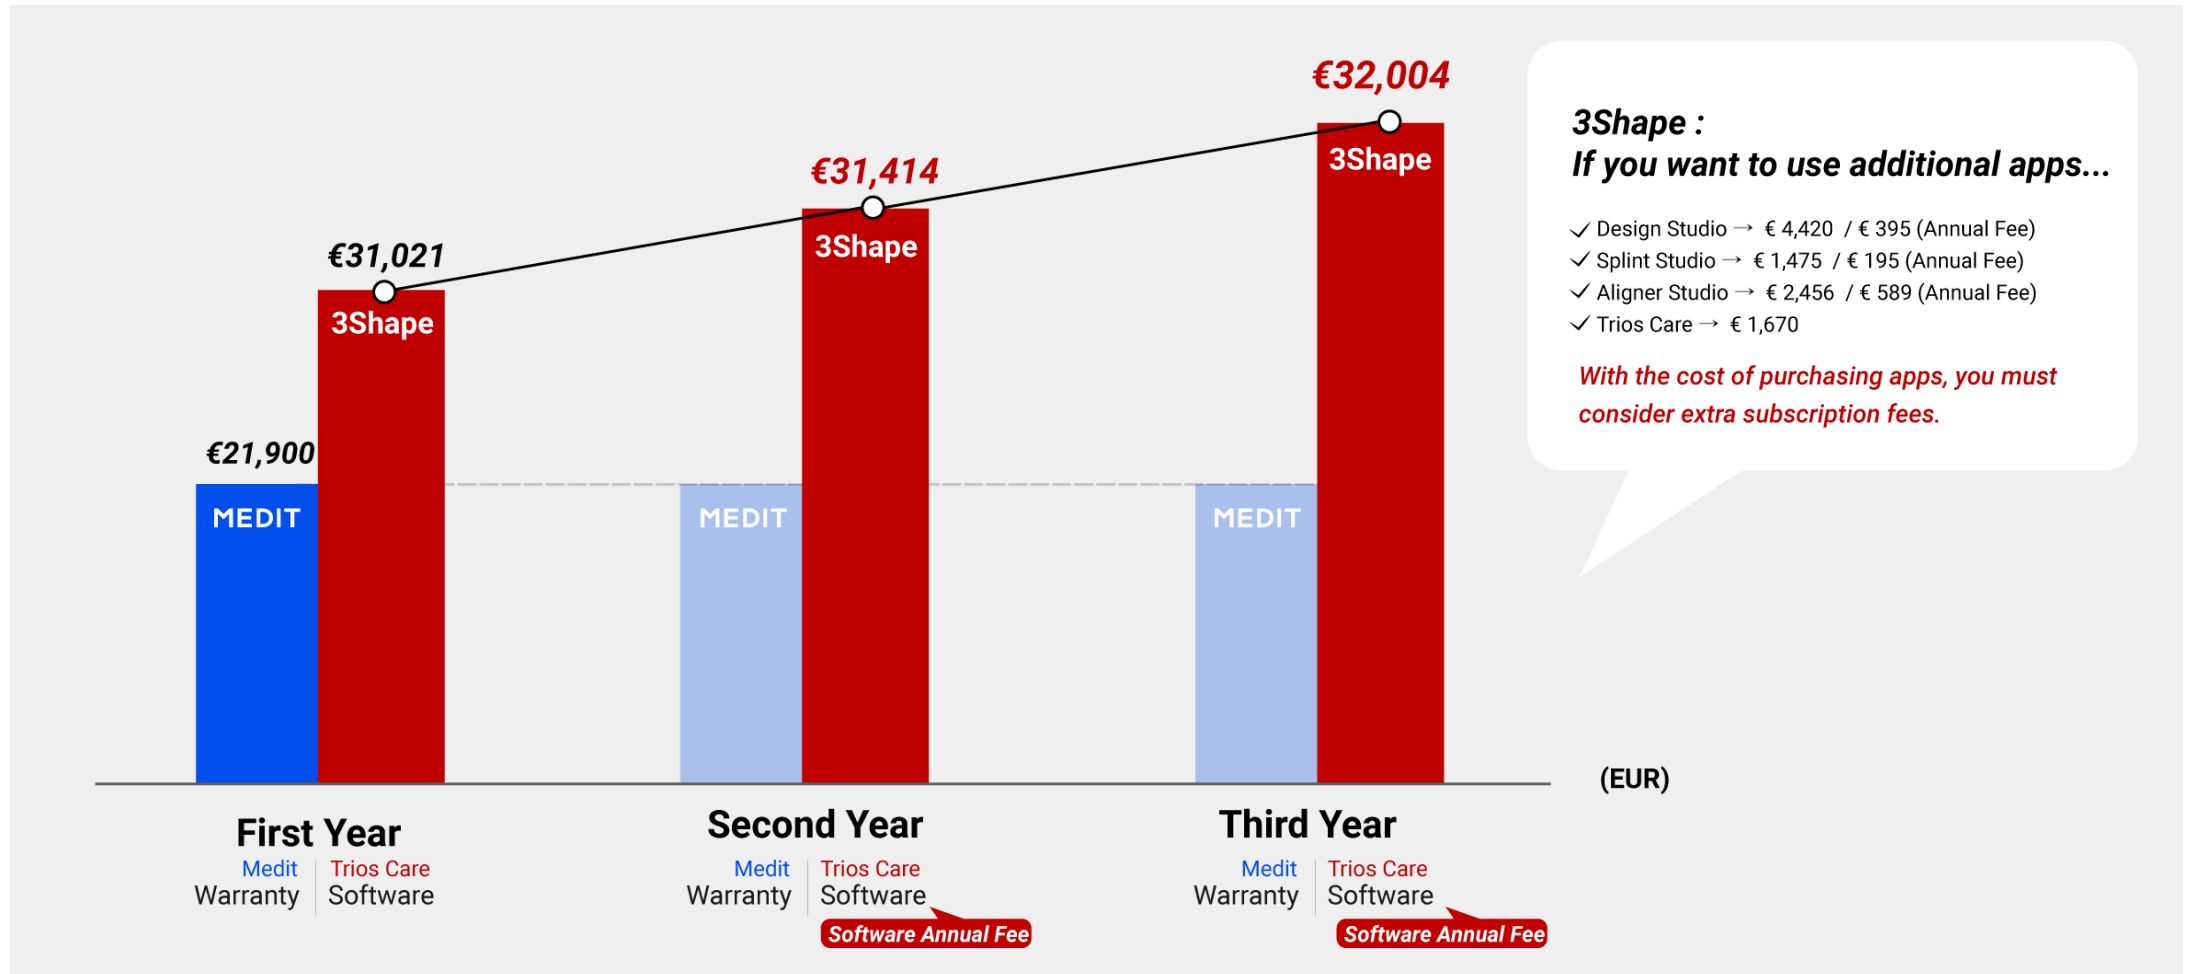

Unlimited Protection

Medit Link Pre-installed Recommended Specifications 
(HP ZBook Studio G10)

Medit i900 – i900 Success Plan (3Y TCO)

MEDIT

Witness the gap widen in your favor, ensuring long-term savings and unmatched value.