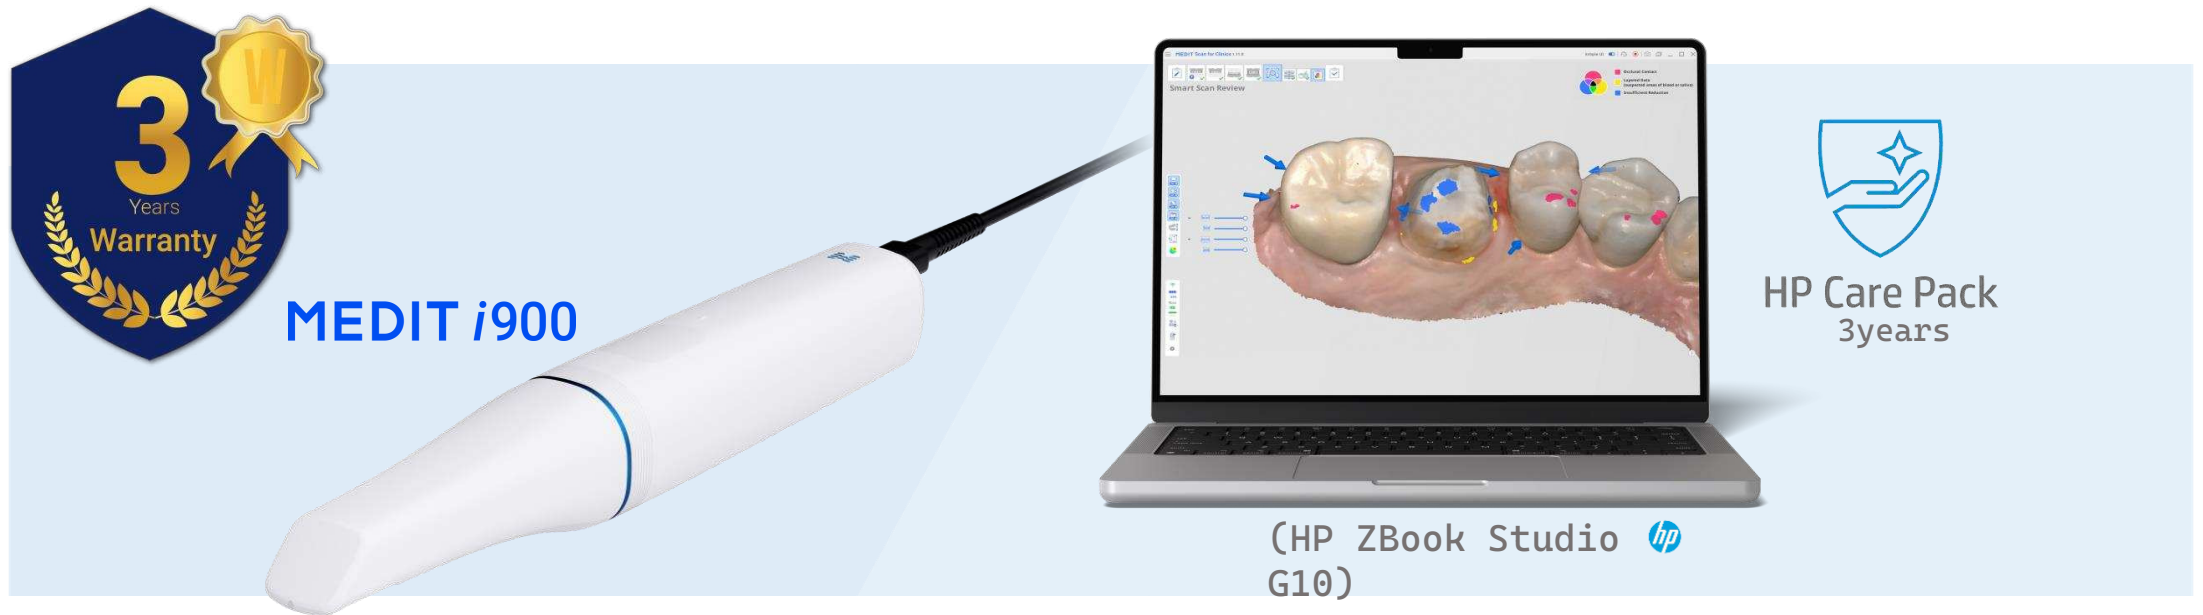

MEDIT i900 – we've got it all covered for **MEDIT** **you**

Now, there's no need to worry about finding the right laptop to match your new scanner—we've got it all covered for you, making [your experience seamless and hassle-free from the start.](#)

This laptop comes with Medit Link pre-installed, with optimal settings managed directly by Medit. [You no longer need to spend time installing Medit Link on your customers' laptops or adjusting settings.](#) With the 3Y HP Global Pack, all issues encountered while using the laptop are covered, and faster service is provided through HP Hot Line support. As a result, you no longer have to deal directly with your customers' laptop issues.