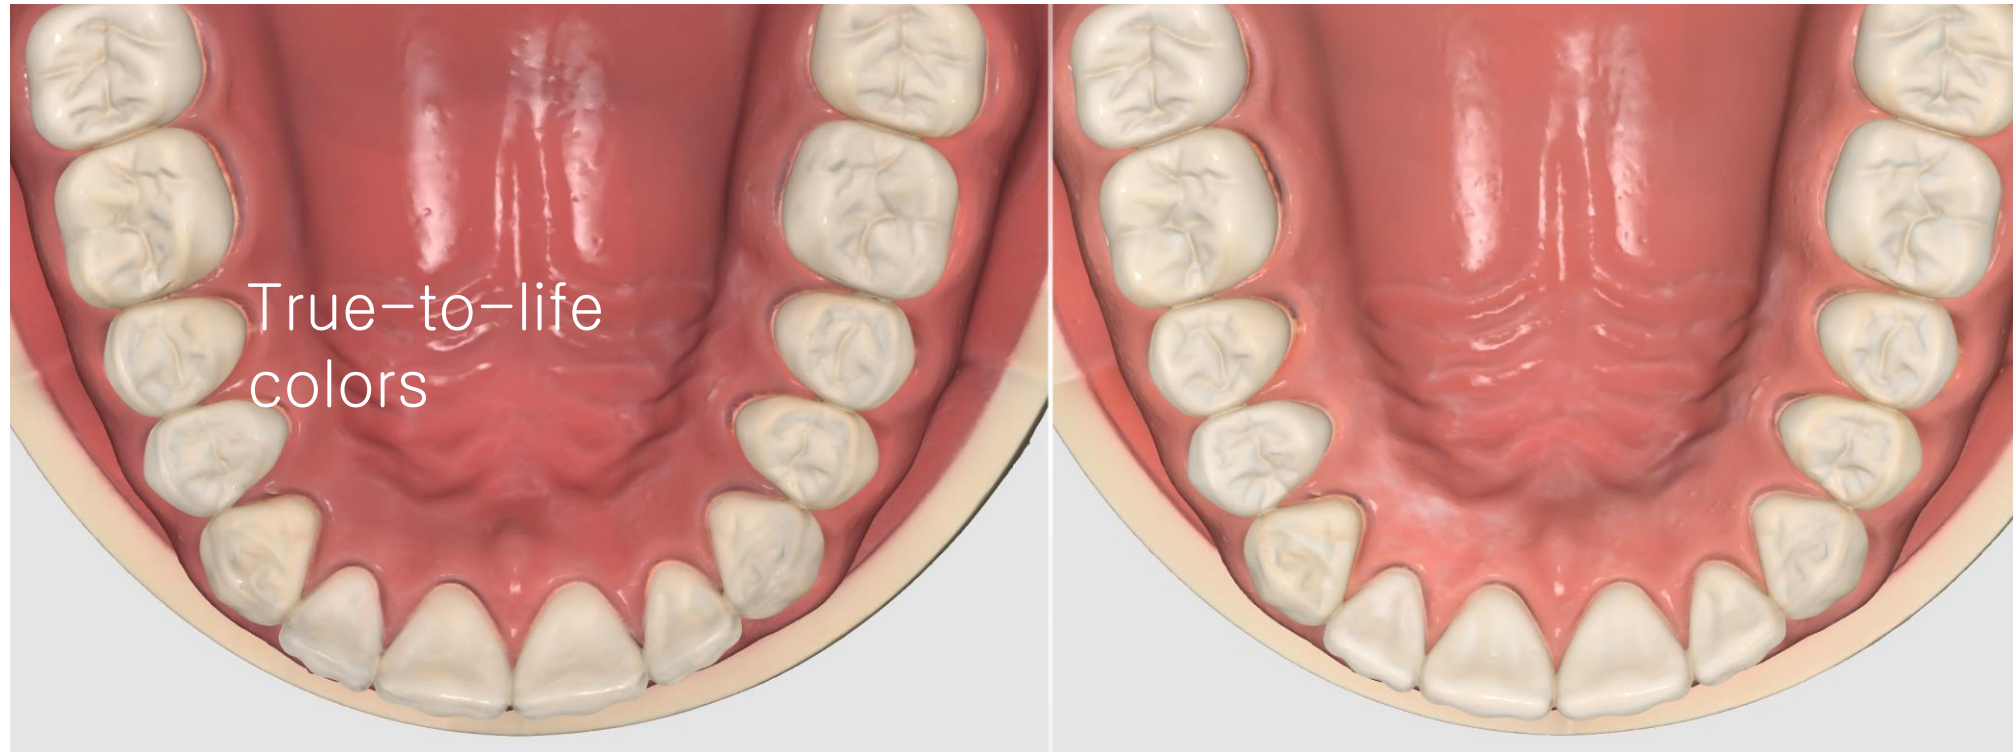

Experience unmatched
convenience and portability.

Designed for ease, our scanner ensures you can move freely, without the weight holding you back. Weighing merely 165g, lighter than your smartphone, the i900 feels like it is almost floating in your hand. Embrace the freedom of a device that's as light as it is powerful, turning every scanning session into an effortless experience.

 **DENTIS**

MEDIT *i*900

Touch Band & Touch Pad

Our lightest, most compact

*3rd generation
all-new optical
engine*

Enhanced range of FOV

Unibody with perfect balance

3rd Gen New Optical Engine – the heart of what **MEDIT** we do

Precision is at the heart of what we do.

At the core of the i900 is a revolutionary optical engine empowered by 10-bit imaging technology. It delivers images of unparalleled clarity and true-to-life colors, alongside a deeper scanning depth that ensures every detail is captured with ease.